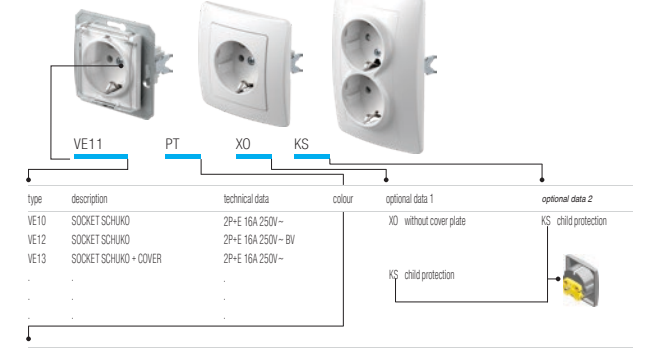

SWITCHES SE

BUTTONS TE

ILLUMINATION IA

SOCKETS VE

SOCKET SCHUKO DOUBLE 2P+E 16A 250V~

COMMUNICATIONS KE

SURROUNDS OE

type	description	colour
OE10	SURROUND EKONOMIK 1	PW polar white
OE20	SURROUND EKONOMIK 2 HORIZONTAL	IW ivory white
OE30	SURROUND EKONOMIK 3 HORIZONTAL	ES extra silver
		CO white thermostat
		NB night black

ACCESSORIES AE

type	description	colour
AE10	BLANK	PW polar white
AE20	CONNECTION BOX 3P+N+E 5x4mm2	IW ivory white
AE30	SURFACE MOUNT BOX	ES extra silver
		CO white thermostat
		NB night black

CATALOGUE

Only selected items are shown in the Quick Guide. Please contact the seller for a full catalogue.