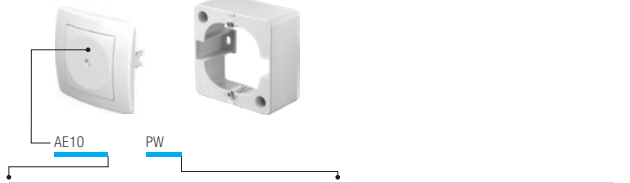

ACCESSORIES AE

type	description	colour
AE10	BLANK	PW polar white
AE20	CONNECTION BOX 3P+N+E 5x4mm2	IW ivory white
AE30	SURFACE MOUNT BOX	ES extra silver
		CO white thermostat
		NB night black