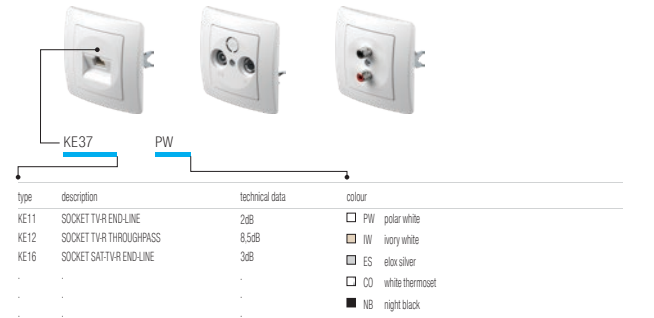

SWITCHES SE

BUTTONS TE

ILLUMINATION IA

SOCKETS VE

SOCKET SCHUKO DOUBLE 2P+E 16A 250V~

COMMUNICATIONS KE

SURROUNDS OE

type	description	colour
OE10	SURROUND EKONOMIK 1	PW polar white
OE20	SURROUND EKONOMIK 2 HORIZONTAL	IW ivory white
OE30	SURROUND EKONOMIK 3 HORIZONTAL	ES extra silver
		CO white thermostat
		NB night black

ACCESSORIES AE

type	description	colour
AE10	BLANK	PW polar white
AE20	CONNECTION BOX 3P+N+E 5x4mm2	IW ivory white
AE30	SURFACE MOUNT BOX	ES extra silver
		CO white thermostat
		NB night black

CATALOGUE

Only selected items are shown in the Quick Guide. Please contact the seller for a full catalogue.