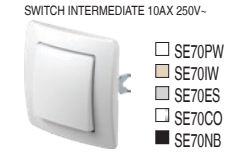

SWITCHES SE

BUTTONS TE

ILLUMINATION IA

SOCKETS VE

SOCKET SCHUKO DOUBLE 2P+E 16A 250V~

COMMUNICATIONS KE

SURROUNDS OE

type	description	colour
OE10	SURROUND EKONOMIK 1	PW polar white
OE20	SURROUND EKONOMIK 2 HORIZONTAL	IW ivory white
OE30	SURROUND EKONOMIK 3 HORIZONTAL	ES extra silver
		CO white thermostat
		NB night black

ACCESSORIES AE

type	description	colour
AE10	BLANK	PW polar white
AE20	CONNECTION BOX 3P+N+E 5x4mm2	IW ivory white
AE30	SURFACE MOUNT BOX	ES extra silver
		CO white thermostat
		NB night black

CATALOGUE

Only selected items are shown in the Quick Guide. Please contact the seller for a full catalogue.