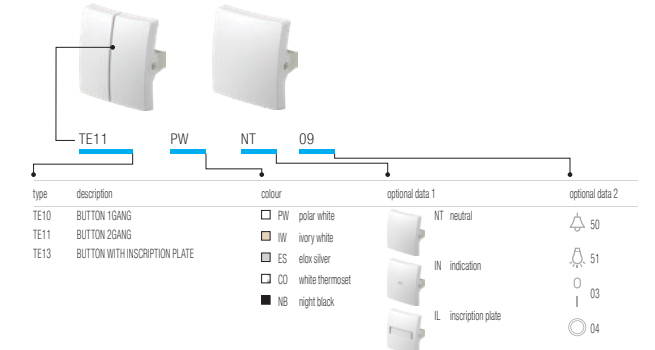

SWITCHES SE

BUTTONS TE

ILLUMINATION IA

SOCKETS VE

SOCKET SCHUKO DOUBLE 2P+E 16A 250V~

COMMUNICATIONS KE

SURROUNDS OE

type	description	colour
OE10	SURROUND EKONOMIK 1	PW polar white
OE20	SURROUND EKONOMIK 2 HORIZONTAL	IW ivory white
OE30	SURROUND EKONOMIK 3 HORIZONTAL	ES extra silver
		CO white thermostat
		NB night black

ACCESSORIES AE

type	description	colour
AE10	BLANK	PW polar white
AE20	CONNECTION BOX 3P+N+E 5x4mm2	IW ivory white
AE30	SURFACE MOUNT BOX	ES extra silver
		CO white thermostat
		NB night black

CATALOGUE

Only selected items are shown in the Quick Guide. Please contact the seller for a full catalogue.