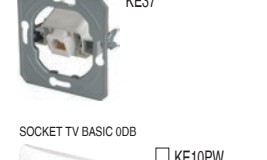

SWITCHES SE

BUTTONS TE

ILLUMINATION IA

SOCKETS VE

SOCKET SCHUKO DOUBLE 2P+E 16A 250V~

COMMUNICATIONS KE

SURROUNDS OE

type	description	colour
OE10	SURROUND EKONOMIK 1	PW polar white
OE20	SURROUND EKONOMIK 2 HORIZONTAL	IW ivory white
OE30	SURROUND EKONOMIK 3 HORIZONTAL	ES extra silver
		CO white thermostat
		NB night black

ACCESSORIES AE

type	description	colour
AE10	BLANK	PW polar white
AE20	CONNECTION BOX 3P+N+E 5x4mm2	IW ivory white
AE30	SURFACE MOUNT BOX	ES extra silver
		CO white thermostat
		NB night black

CATALOGUE

Only selected items are shown in the Quick Guide. Please contact the seller for a full catalogue.