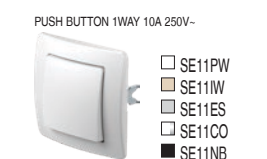

SWITCHES SE

BUTTONS TE

ILLUMINATION IA

SOCKETS VE

SOCKET SCHUKO DOUBLE 2P+E 16A 250V~

COMMUNICATIONS KE

SURROUNDS OE

type	description	colour
OE10	SURROUND EKONOMIK 1	PW polar white
OE20	SURROUND EKONOMIK 2 HORIZONTAL	IW ivory white
OE30	SURROUND EKONOMIK 3 HORIZONTAL	ES extra silver
		CO white thermostat
		NB night black

ACCESSORIES AE

type	description	colour
AE10	BLANK	PW polar white
AE20	CONNECTION BOX 3P+N+E 5x4mm2	IW ivory white
AE30	SURFACE MOUNT BOX	ES extra silver
		CO white thermostat
		NB night black

CATALOGUE

Only selected items are shown in the Quick Guide. Please contact the seller for a full catalogue.