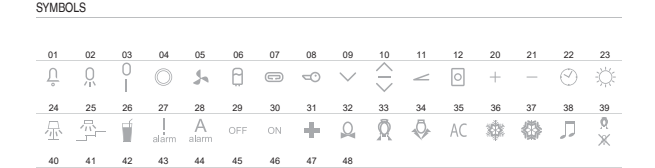

SWITCHES SE

BUTTONS TE

ILLUMINATION IA

SOCKETS VE

SOCKET SCHUKO DOUBLE 2P+E 16A 250V~

COMMUNICATIONS KE

SURROUNDS OE

type	description	colour
OE10	SURROUND EKONOMIK 1	PW polar white
OE20	SURROUND EKONOMIK 2 HORIZONTAL	IW ivory white
OE30	SURROUND EKONOMIK 3 HORIZONTAL	ES extra silver
		CO white thermostat
		NB night black

COLOUR DECORATIVE FRAMES

OE90GR	GREEN	OE90GY	GREY
OE90BL	BLUE	OE90BK	BLACK
OE90VO	VIOLET	OE90BR	BROWN
OE90PI	PINK	OE90MB	MET. BLUE
OE90RD	RED	OE90BZ	BRONZE
OE90YL	YELLOW	OE90CR	SILVER
OE90WH	WHITE	OE90GO	GOLD