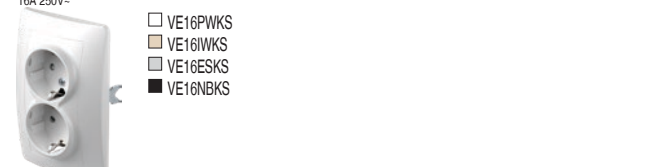

SWITCHES SE

BUTTONS TE

ILLUMINATION IA

SOCKETS VE

SOCKET SCHUKO DOUBLE 2P+E 16A 250V~

COMMUNICATIONS KE

SURROUNDS OE

type	description	colour
OE10	SURROUND EKONOMIK 1	PW polar white
OE20	SURROUND EKONOMIK 2 HORIZONTAL	IW ivory white
OE30	SURROUND EKONOMIK 3 HORIZONTAL	ES extra silver
		CO white thermostat
		NB night black

COLOUR DECORATIVE FRAMES

OE90GR	GREEN	OE90GY	GREY
OE90BL	BLUE	OE90BK	BLACK
OE90VO	VIOLET	OE90BR	BROWN
OE90PI	PINK	OE90MB	MET. BLUE
OE90RD	RED	OE90BZ	BRONZE
OE90YL	YELLOW	OE90CR	SILVER
OE90WH	WHITE	OE90GO	GOLD