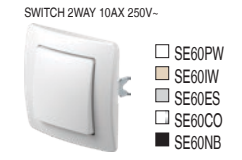

SWITCHES SE

BUTTONS TE

ILLUMINATION IA

SOCKETS VE

SOCKET SCHUKO DOUBLE 2P+E 16A 250V~

COMMUNICATIONS KE

SURROUNDS OE

type	description	colour
OE10	SURROUND EKONOMIK 1	PW polar white
OE20	SURROUND EKONOMIK 2 HORIZONTAL	IW ivory white
OE30	SURROUND EKONOMIK 3 HORIZONTAL	ES extra silver
		CO white thermostat
		NB night black

COLOUR DECORATIVE FRAMES

OE90GR	GREEN	OE90GY	GREY
OE90BL	BLUE	OE90BK	BLACK
OE90VO	VIOLET	OE90BR	BROWN
OE90PI	PINK	OE90MB	MET. BLUE
OE90RD	RED	OE90BZ	BRONZE
OE90YL	YELLOW	OE90CR	SILVER
OE90WH	WHITE	OE90GO	GOLD

ACCESSORIES AE

type	description	colour
AE10	BLANK	PW polar white
AE20	CONNECTION BOX 3P+N+E 5x4mm2	IW ivory white
AE30	SURFACE MOUNT BOX	ES extra silver
		CO white thermostat
		NB night black

CATALOGUE

Only selected items are shown in the Quick Guide. Please contact the seller for a full catalogue.