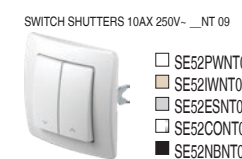

SWITCHES SE

BUTTONS TE

ILLUMINATION IA

SOCKETS VE

SOCKET SCHUKO DOUBLE 2P+E 16A 250V~

COMMUNICATIONS KE

SURROUNDS OE

type	description	colour
OE10	SURROUND EKONOMIK 1	PW polar white
OE20	SURROUND EKONOMIK 2 HORIZONTAL	IW ivory white
OE30	SURROUND EKONOMIK 3 HORIZONTAL	ES extra silver
		CO white thermostat
		NB night black

ACCESSORIES AE

type	description	colour
AE10	BLANK	PW polar white
AE20	CONNECTION BOX 3P+N+E 5x4mm2	IW ivory white
AE30	SURFACE MOUNT BOX	ES extra silver
		CO white thermostat
		NB night black

CATALOGUE

Only selected items are shown in the Quick Guide. Please contact the seller for a full catalogue.