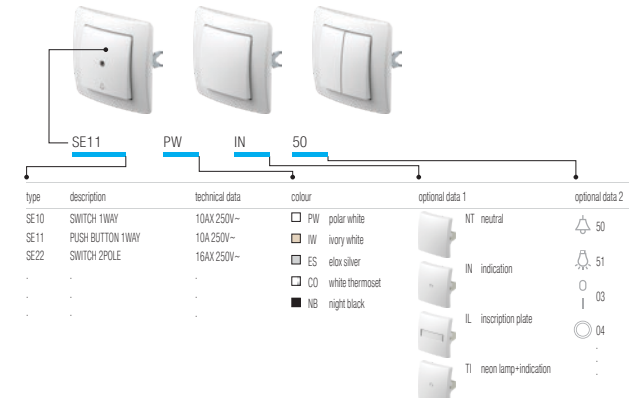

SWITCHES SE

BUTTONS TE

ILLUMINATION IA

SOCKETS VE

SOCKET SCHUKO DOUBLE 2P+E 16A 250V~

COMMUNICATIONS KE

SURROUNDS OE

type	description	colour
OE10	SURROUND EKONOMIK 1	PW polar white
OE20	SURROUND EKONOMIK 2 HORIZONTAL	IW ivory white
OE30	SURROUND EKONOMIK 3 HORIZONTAL	ES extra silver
		CO white thermostat
		NB night black

ACCESSORIES AE

type	description	colour
AE10	BLANK	PW polar white
AE20	CONNECTION BOX 3P+N+E 5x4mm2	IW ivory white
AE30	SURFACE MOUNT BOX	ES extra silver
		CO white thermostat
		NB night black

CATALOGUE

Only selected items are shown in the Quick Guide. Please contact the seller for a full catalogue.

FLEX

Plug-in contacts enable quick and reliable attachment of wires. Two wires of different diameters can be attached to the same contact.

ERGO

The softness of the form will find its place in modern as well as in classic interiors.