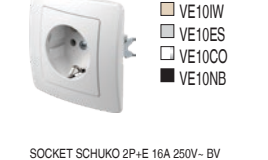

SWITCHES SE

BUTTONS TE

ILLUMINATION IA

SOCKETS VE

SOCKET SCHUKO DOUBLE 2P+E 16A 250V~

COMMUNICATIONS KE

SURROUNDS OE

type	description	colour
OE10	SURROUND EKONOMIK 1	PW polar white
OE20	SURROUND EKONOMIK 2 HORIZONTAL	IW ivory white
OE30	SURROUND EKONOMIK 3 HORIZONTAL	ES extra silver
		CO white thermostat
		NB night black

ACCESSORIES AE

type	description	colour
AE10	BLANK	PW polar white
AE20	CONNECTION BOX 3P+N+E 5x4mm2	IW ivory white
AE30	SURFACE MOUNT BOX	ES extra silver
		CO white thermostat
		NB night black

CATALOGUE

Only selected items are shown in the Quick Guide. Please contact the seller for a full catalogue.