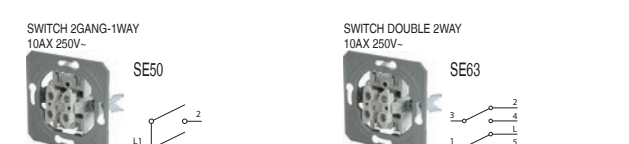

SWITCHES SE

BUTTONS TE

ILLUMINATION IA

SOCKETS VE

SOCKET SCHUKO DOUBLE 2P+E 16A 250V~

COMMUNICATIONS KE

SURROUNDS OE

type	description	colour
OE10	SURROUND EKONOMIK 1	PW polar white
OE20	SURROUND EKONOMIK 2 HORIZONTAL	IW ivory white
OE30	SURROUND EKONOMIK 3 HORIZONTAL	ES extra silver
		CO white thermostat
		NB night black

COLOUR DECORATIVE FRAMES

OE90GR	GREEN	OE90GY	GREY
OE90BL	BLUE	OE90BK	BLACK
OE90VO	VIOLET	OE90BR	BROWN
OE90PI	PINK	OE90MB	MET. BLUE
OE90RD	RED	OE90BZ	BRONZE
OE90YL	YELLOW	OE90CR	SILVER
OE90WH	WHITE	OE90GO	GOLD

ACCESSORIES AE

type	description	colour
AE10	BLANK	PW polar white
AE20	CONNECTION BOX 3P+N+E 5x4mm2	IW ivory white
AE30	SURFACE MOUNT BOX	ES extra silver
		CO white thermostat
		NB night black

CATALOGUE

Only selected items are shown in the Quick Guide. Please contact the seller for a full catalogue.