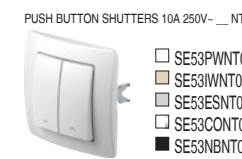

SWITCHES SE

BUTTONS TE

ILLUMINATION IA

SOCKETS VE

SOCKET SCHUKO DOUBLE 2P+E 16A 250V~

COMMUNICATIONS KE

SURROUNDS OE

type	description	colour
OE10	SURROUND EKONOMIK 1	PW polar white
OE20	SURROUND EKONOMIK 2 HORIZONTAL	IW ivory white
OE30	SURROUND EKONOMIK 3 HORIZONTAL	ES extra silver
		CO white thermostat
		NB night black

ACCESSORIES AE

type	description	colour
AE10	BLANK	PW polar white
AE20	CONNECTION BOX 3P+N+E 5x4mm2	IW ivory white
AE30	SURFACE MOUNT BOX	ES extra silver
		CO white thermostat
		NB night black

CATALOGUE

Only selected items are shown in the Quick Guide. Please contact the seller for a full catalogue.