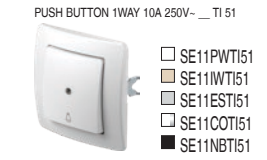

SWITCHES SE

BUTTONS TE

ILLUMINATION IA

SOCKETS VE

SOCKET SCHUKO DOUBLE 2P+E 16A 250V~

COMMUNICATIONS KE

SURROUNDS OE

type	description	colour
OE10	SURROUND EKONOMIK 1	PW polar white
OE20	SURROUND EKONOMIK 2 HORIZONTAL	IW ivory white
OE30	SURROUND EKONOMIK 3 HORIZONTAL	ES extra silver
		CO white thermostat
		NB night black

ACCESSORIES AE

type	description	colour
AE10	BLANK	PW polar white
AE20	CONNECTION BOX 3P+N+E 5x4mm2	IW ivory white
AE30	SURFACE MOUNT BOX	ES extra silver
		CO white thermostat
		NB night black

CATALOGUE

Only selected items are shown in the Quick Guide. Please contact the seller for a full catalogue.