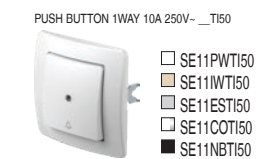

SWITCHES SE

BUTTONS TE

ILLUMINATION IA

SOCKETS VE

SOCKET SCHUKO DOUBLE 2P+E 16A 250V~

COMMUNICATIONS KE

SURROUNDS OE

type	description	colour
OE10	SURROUND EKONOMIK 1	PW polar white
OE20	SURROUND EKONOMIK 2 HORIZONTAL	IW ivory white
OE30	SURROUND EKONOMIK 3 HORIZONTAL	ES extra silver
		CO white thermostat
		NB night black

ACCESSORIES AE

type	description	colour
AE10	BLANK	PW polar white
AE20	CONNECTION BOX 3P+N+E 5x4mm2	IW ivory white
AE30	SURFACE MOUNT BOX	ES extra silver
		CO white thermostat
		NB night black

CATALOGUE

Only selected items are shown in the Quick Guide. Please contact the seller for a full catalogue.