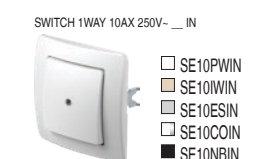

SWITCHES SE

BUTTONS TE

ILLUMINATION IA

SOCKETS VE

SOCKET SCHUKO DOUBLE 2P+E 16A 250V~

COMMUNICATIONS KE

SURROUNDS OE

type	description	colour
OE10	SURROUND EKONOMIK 1	PW polar white
OE20	SURROUND EKONOMIK 2 HORIZONTAL	IW ivory white
OE30	SURROUND EKONOMIK 3 HORIZONTAL	ES extra silver
		CO white thermostat
		NB night black

ACCESSORIES AE

type	description	colour
AE10	BLANK	PW polar white
AE20	CONNECTION BOX 3P+N+E 5x4mm2	IW ivory white
AE30	SURFACE MOUNT BOX	ES extra silver
		CO white thermostat
		NB night black

CATALOGUE

Only selected items are shown in the Quick Guide. Please contact the seller for a full catalogue.