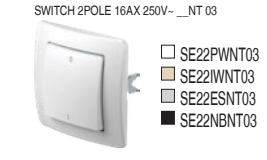

SWITCHES SE

BUTTONS TE

ILLUMINATION IA

SOCKETS VE

SOCKET SCHUKO DOUBLE 2P+E 16A 250V~

COMMUNICATIONS KE

SURROUNDS OE

type	description	colour
OE10	SURROUND EKONOMIK 1	PW polar white
OE20	SURROUND EKONOMIK 2 HORIZONTAL	IW ivory white
OE30	SURROUND EKONOMIK 3 HORIZONTAL	ES extra silver
		CO white thermostat
		NB night black

ACCESSORIES AE

type	description	colour
AE10	BLANK	PW polar white
AE20	CONNECTION BOX 3P+N+E 5x4mm2	IW ivory white
AE30	SURFACE MOUNT BOX	ES extra silver
		CO white thermostat
		NB night black

CATALOGUE

Only selected items are shown in the Quick Guide. Please contact the seller for a full catalogue.