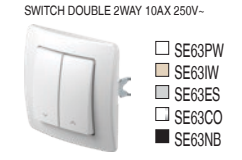

SWITCHES SE

BUTTONS TE

ILLUMINATION IA

SOCKETS VE

SOCKET SCHUKO DOUBLE 2P+E 16A 250V~

COMMUNICATIONS KE

SURROUNDS OE

type	description	colour
OE10	SURROUND EKONOMIK 1	PW polar white
OE20	SURROUND EKONOMIK 2 HORIZONTAL	IW ivory white
OE30	SURROUND EKONOMIK 3 HORIZONTAL	ES extra silver
		CO white thermostat
		NB night black

ACCESSORIES AE

type	description	colour
AE10	BLANK	PW polar white
AE20	CONNECTION BOX 3P+N+E 5x4mm2	IW ivory white
AE30	SURFACE MOUNT BOX	ES extra silver
		CO white thermostat
		NB night black

CATALOGUE

Only selected items are shown in the Quick Guide. Please contact the seller for a full catalogue.